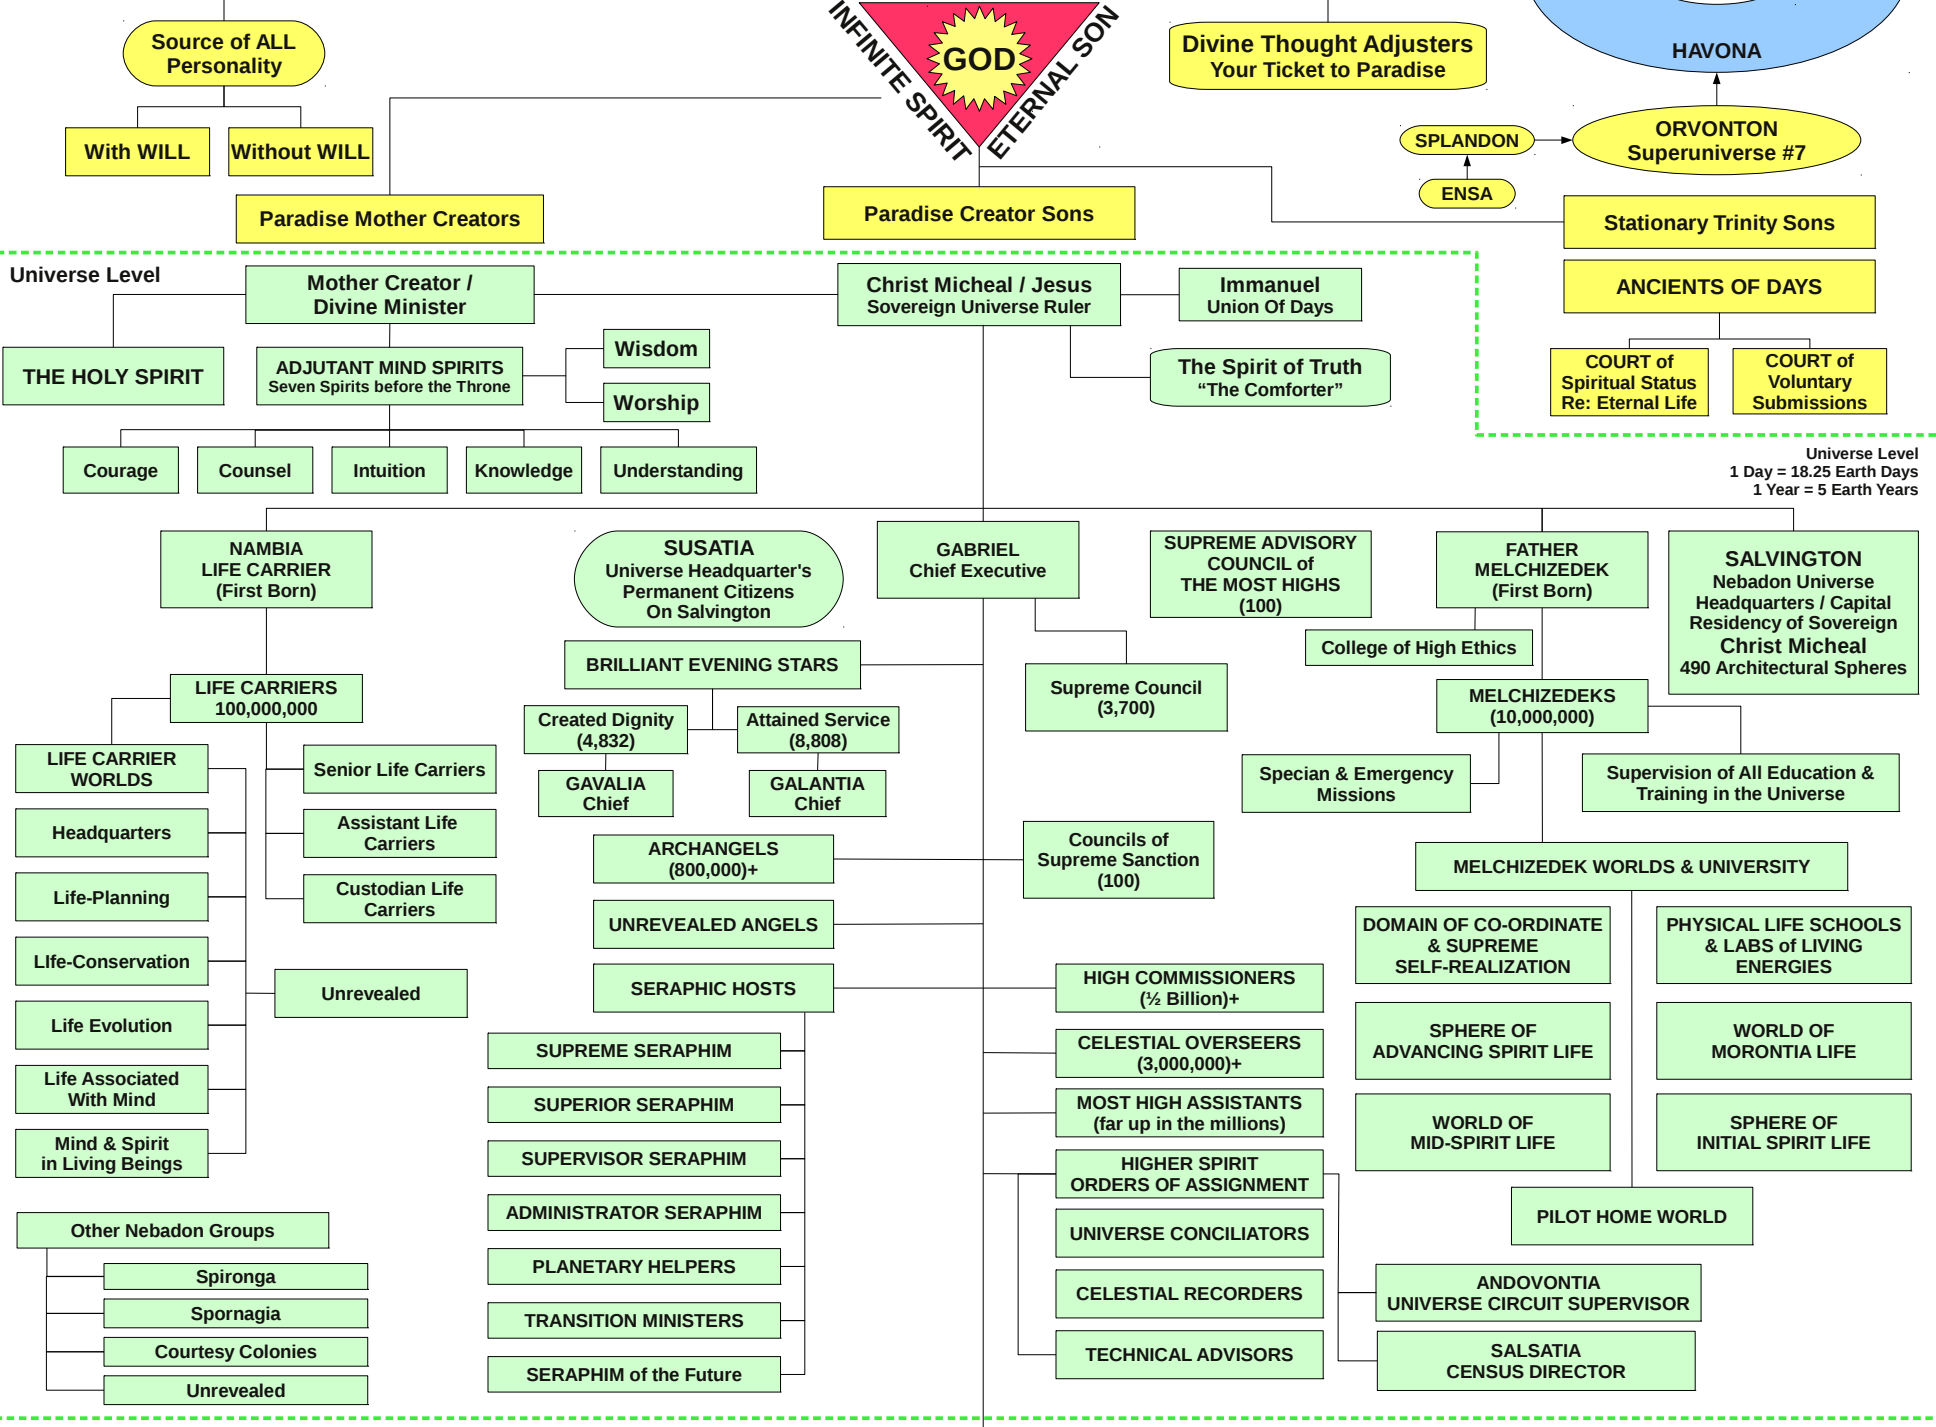

THE KINGDOM OF HEAVEN REVELATION

- NEBADON -

UNIVERSAL FATHER

The number of staff members began with about 1,000. As Earth progresses, the staff may increase to 100,000 or more.

SYSTEM & EARTH / URANTIA ADMINISTRATION BEFORE REBELLION (About 200,000 years ago)

(123) = THOSE WHO REBELLED, DISLOYAL their numbers shown in red