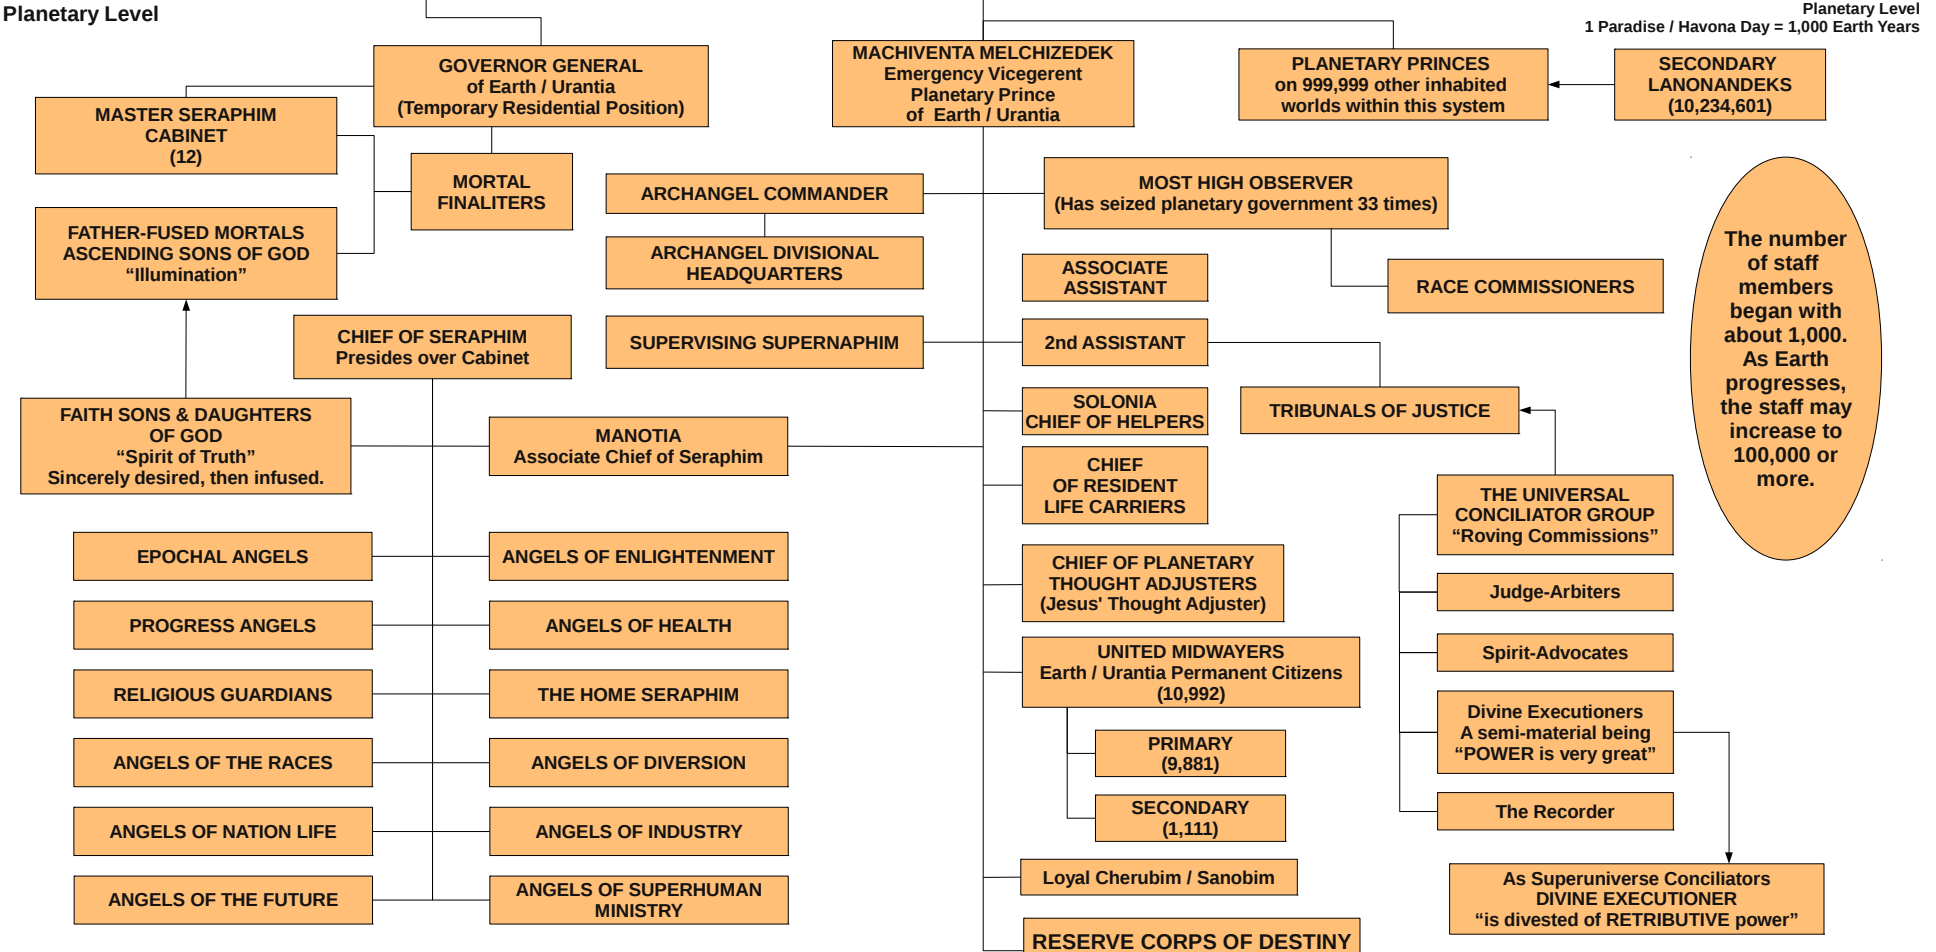

THE KINGDOM OF HEAVEN REVELATION

- NEBADON -

UNIVERSAL FATHER

The number of staff members began with about 1,000. As Earth progresses, the staff may increase to 100,000 or more.

SYSTEM & EARTH / URANTIA ADMINISTRATION BEFORE REBELLION (About 200,000 years ago)

(123) = THOSE WHO REBELLED, DISLOYAL their numbers shown in red