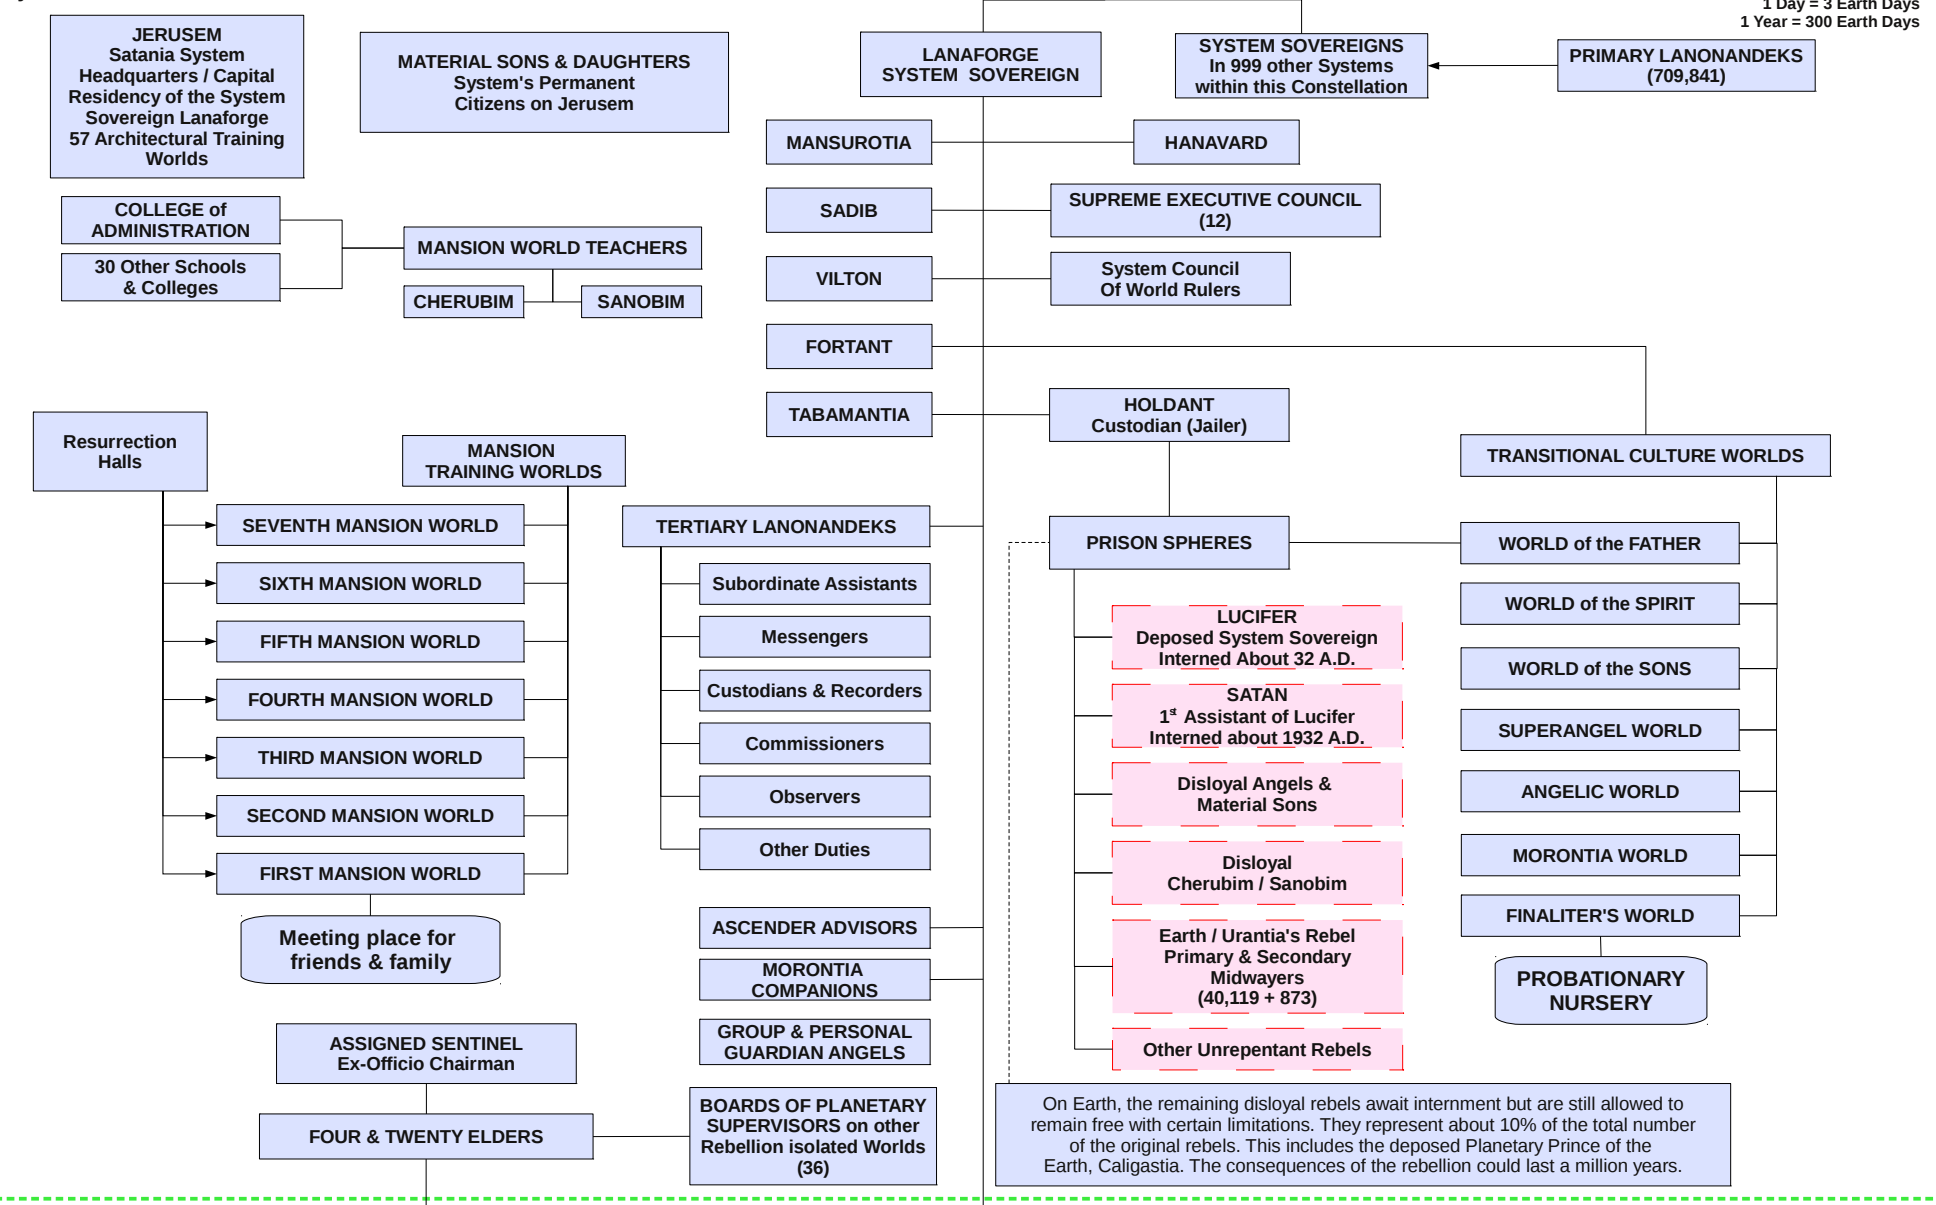

THE KINGDOM OF HEAVEN REVELATION

- NEBADON -

UNIVERSAL FATHER

The number of staff members began with about 1,000. As Earth progresses, the staff may increase to 100,000 or more.

SYSTEM & EARTH / URANTIA ADMINISTRATION BEFORE REBELLION (About 200,000 years ago)

(123) = THOSE WHO REBELLED, DISLOYAL their numbers shown in red