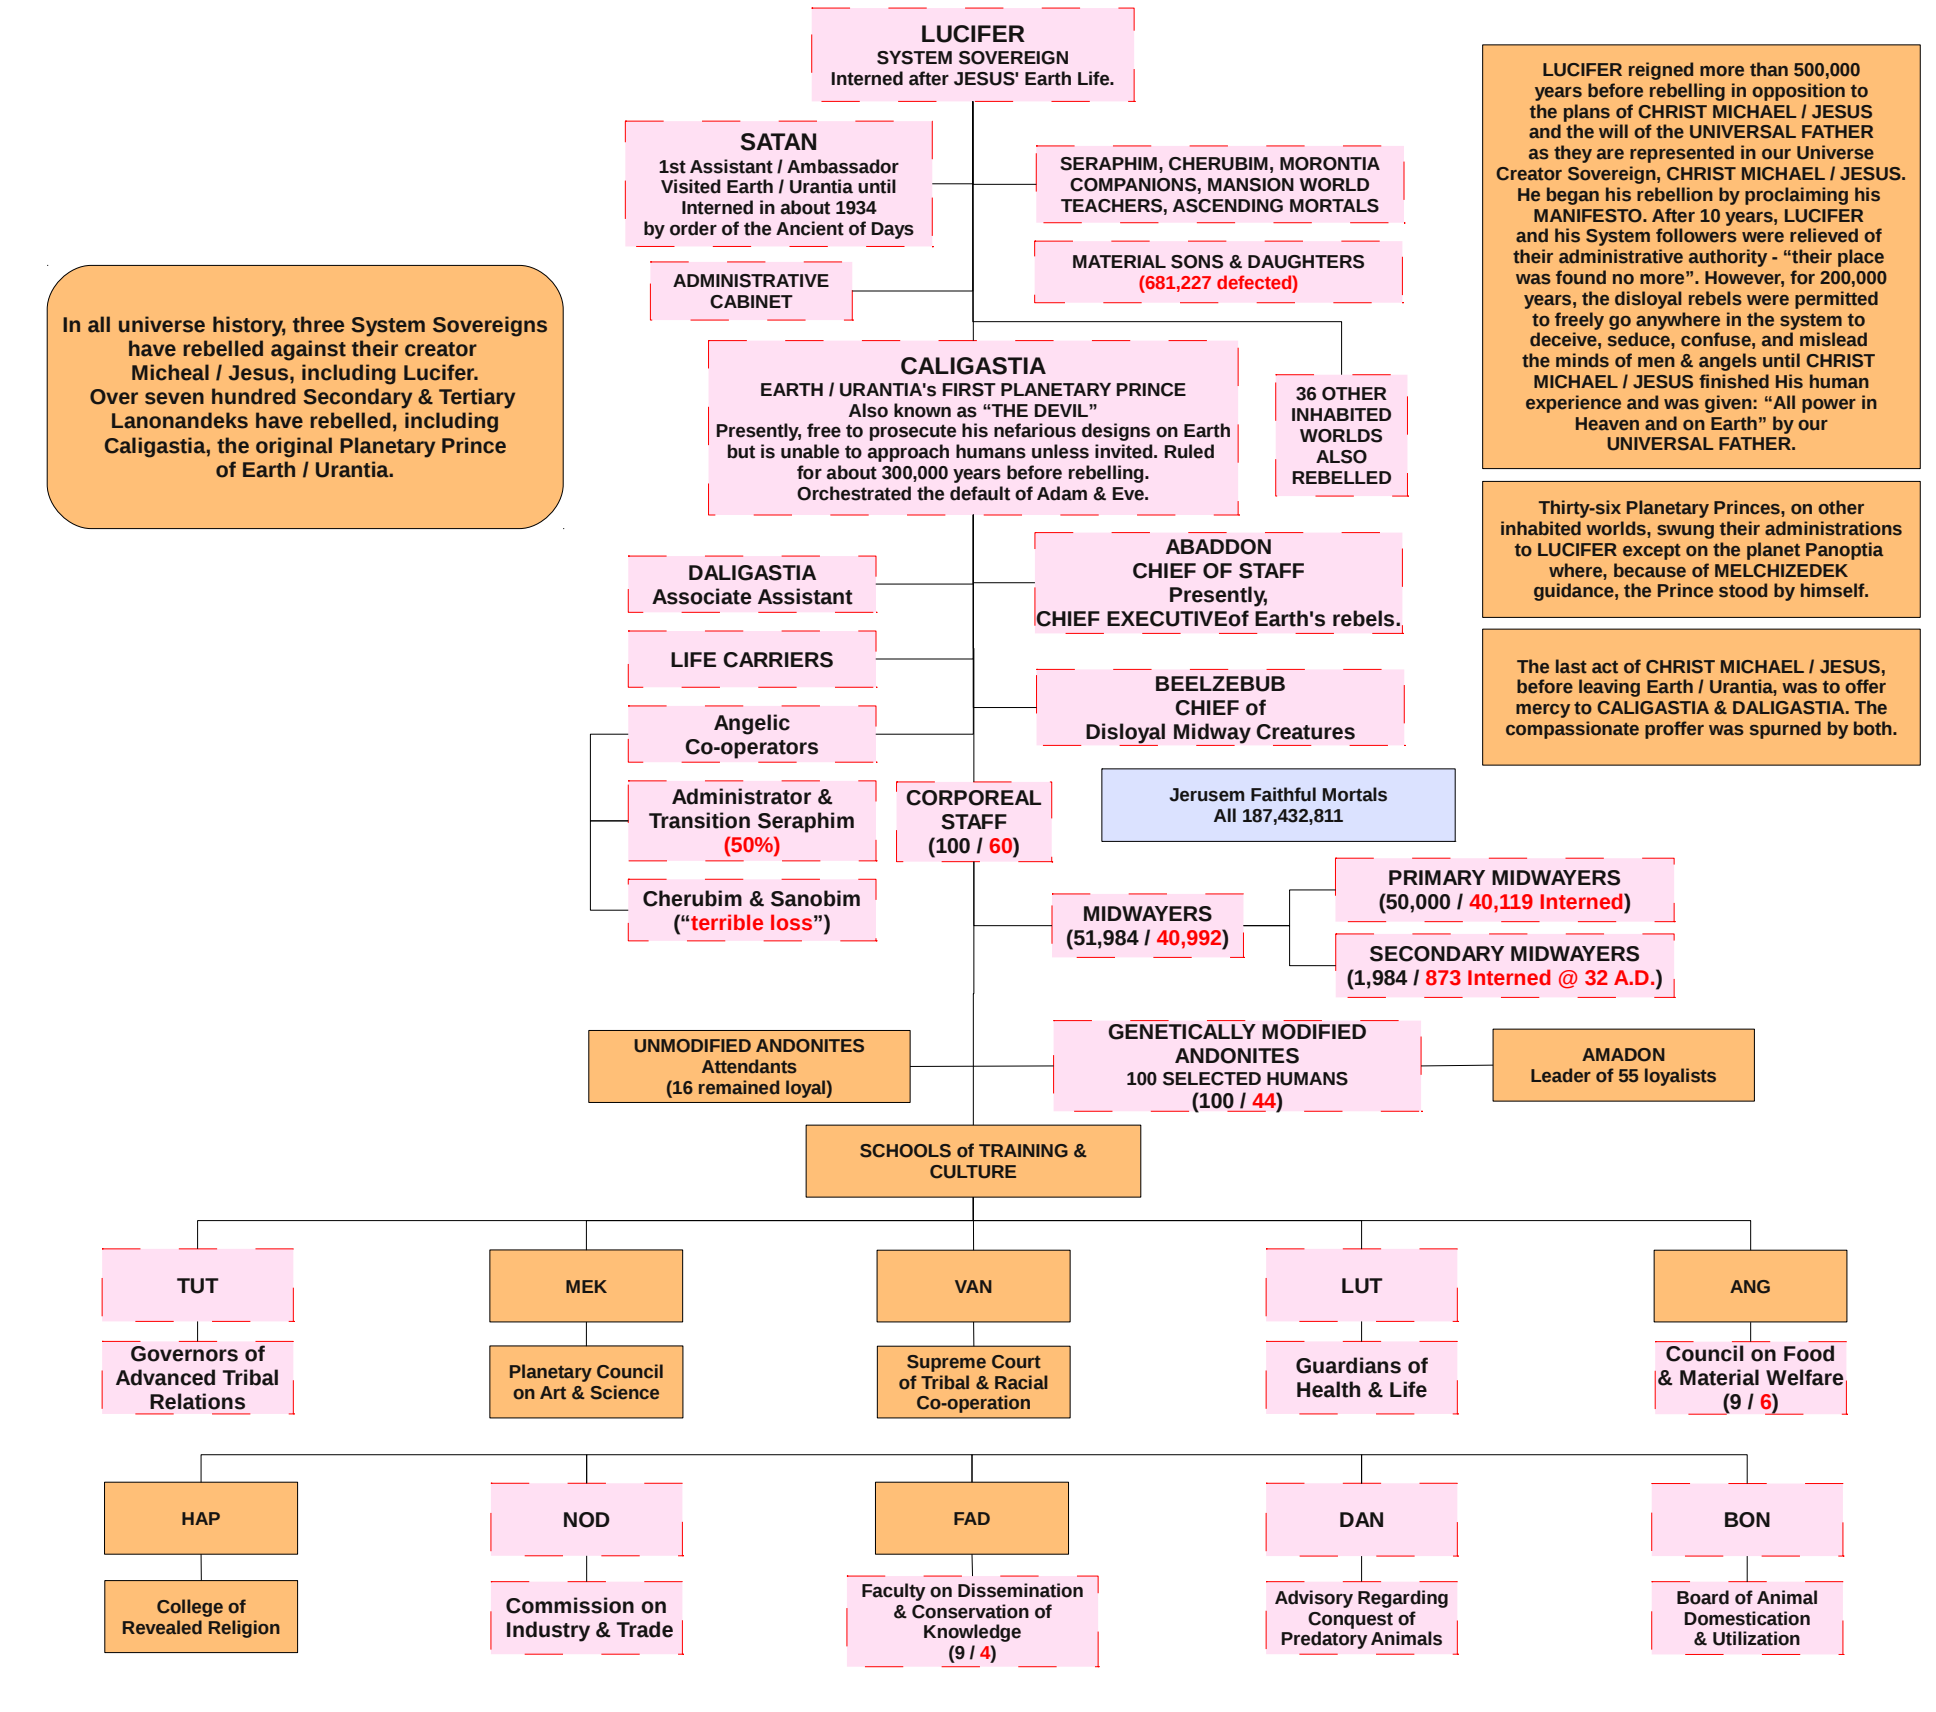

THE KINGDOM OF HEAVEN REVELATION

- NEBADON -

UNIVERSAL FATHER

The number of staff members began with about 1,000. As Earth progresses, the staff may increase to 100,000 or more.

SYSTEM & EARTH / URANTIA ADMINISTRATION BEFORE REBELLION (About 200,000 years ago)

(123) = THOSE WHO REBELLED, DISLOYAL their numbers shown in red