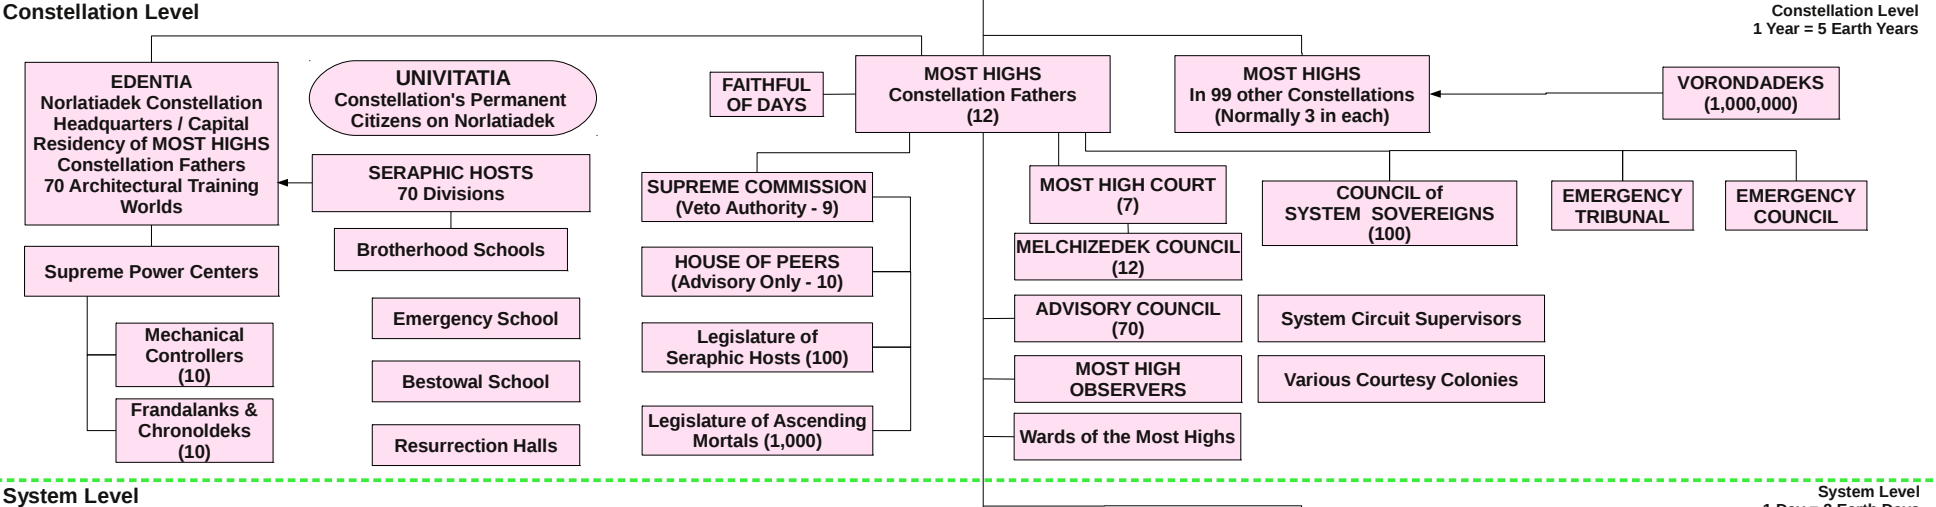

THE KINGDOM OF HEAVEN REVELATION

- NEBADON -

UNIVERSAL FATHER

The number of staff members began with about 1,000. As Earth progresses, the staff may increase to 100,000 or more.

SYSTEM & EARTH / URANTIA ADMINISTRATION BEFORE REBELLION (About 200,000 years ago)

(123) = THOSE WHO REBELLED, DISLOYAL their numbers shown in red